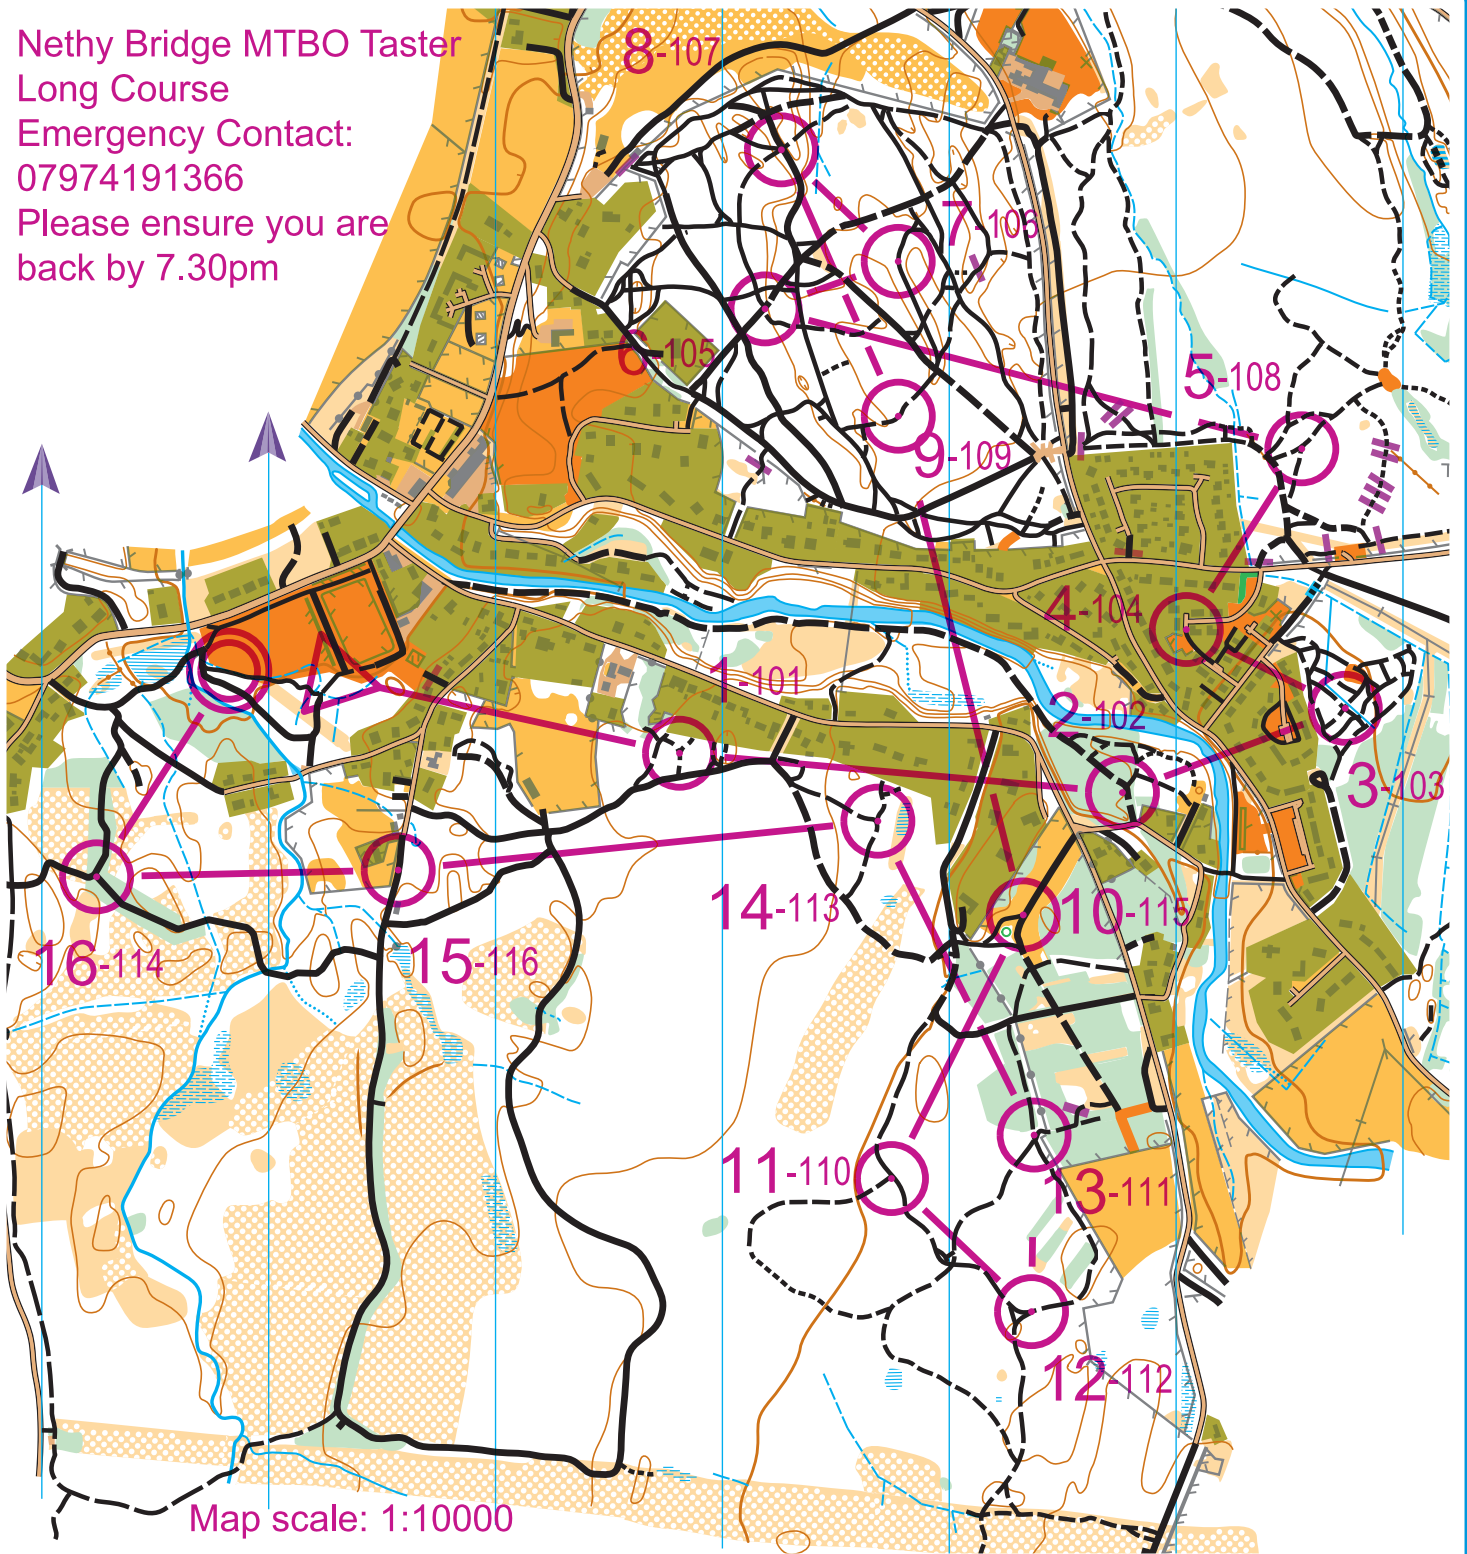

Nethy Bridge MTBO Taster
Long Course
Emergency Contact:
07974191366
Please ensure you are
back by 7.30pm

Map scale: 1:10000

Nethy Bridge MTBO Taster
Short Course
Emergency Contact:
07974191366
Please ensure you are
back by 7.30pm